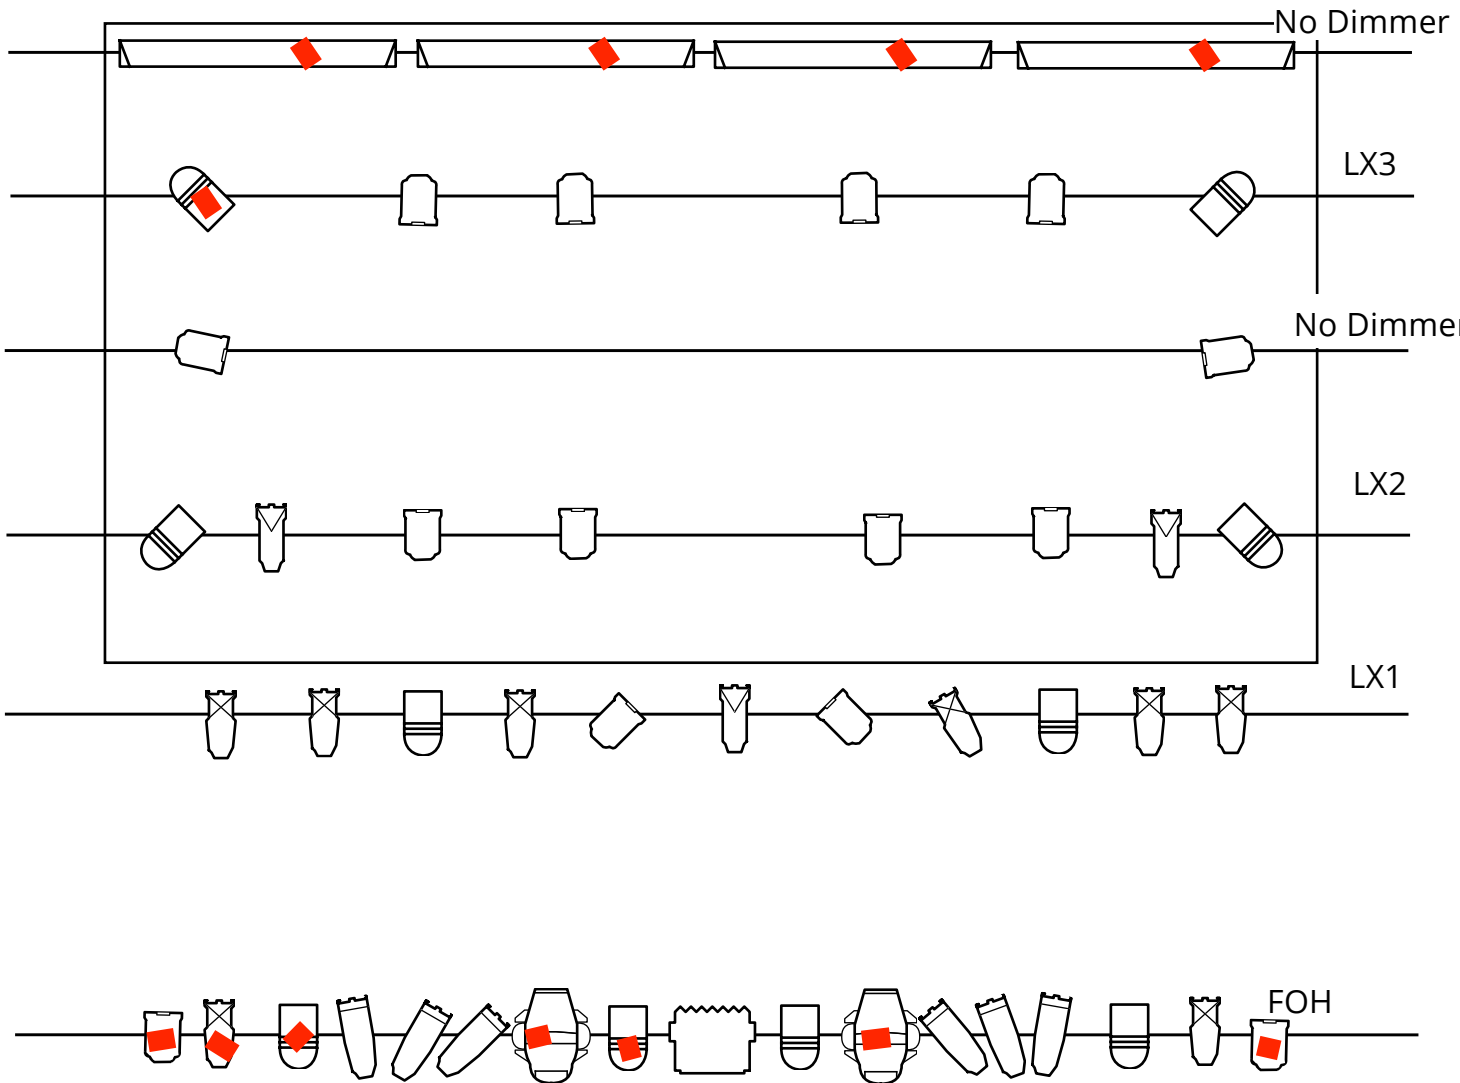

Stage lighting plan

Jetspot 4Z

ETC Source 4 Zoom Profile 19 degrees

ETC Source 4 Profile 19 degrees.

ProLights STUDIOCOBFC

Various Cantata and ADB Fresnels

Prolights EclProfile FS

Prolights EclFresnel TW

FOH Projector

FOH, LX1, LX2 and LX3 are only bars with dimmers.

■ LEDs in fixed position due to cabling.

Prolights Lumipix12Q LED BAR

Dimmer plan

(45) (46) (47) (48)